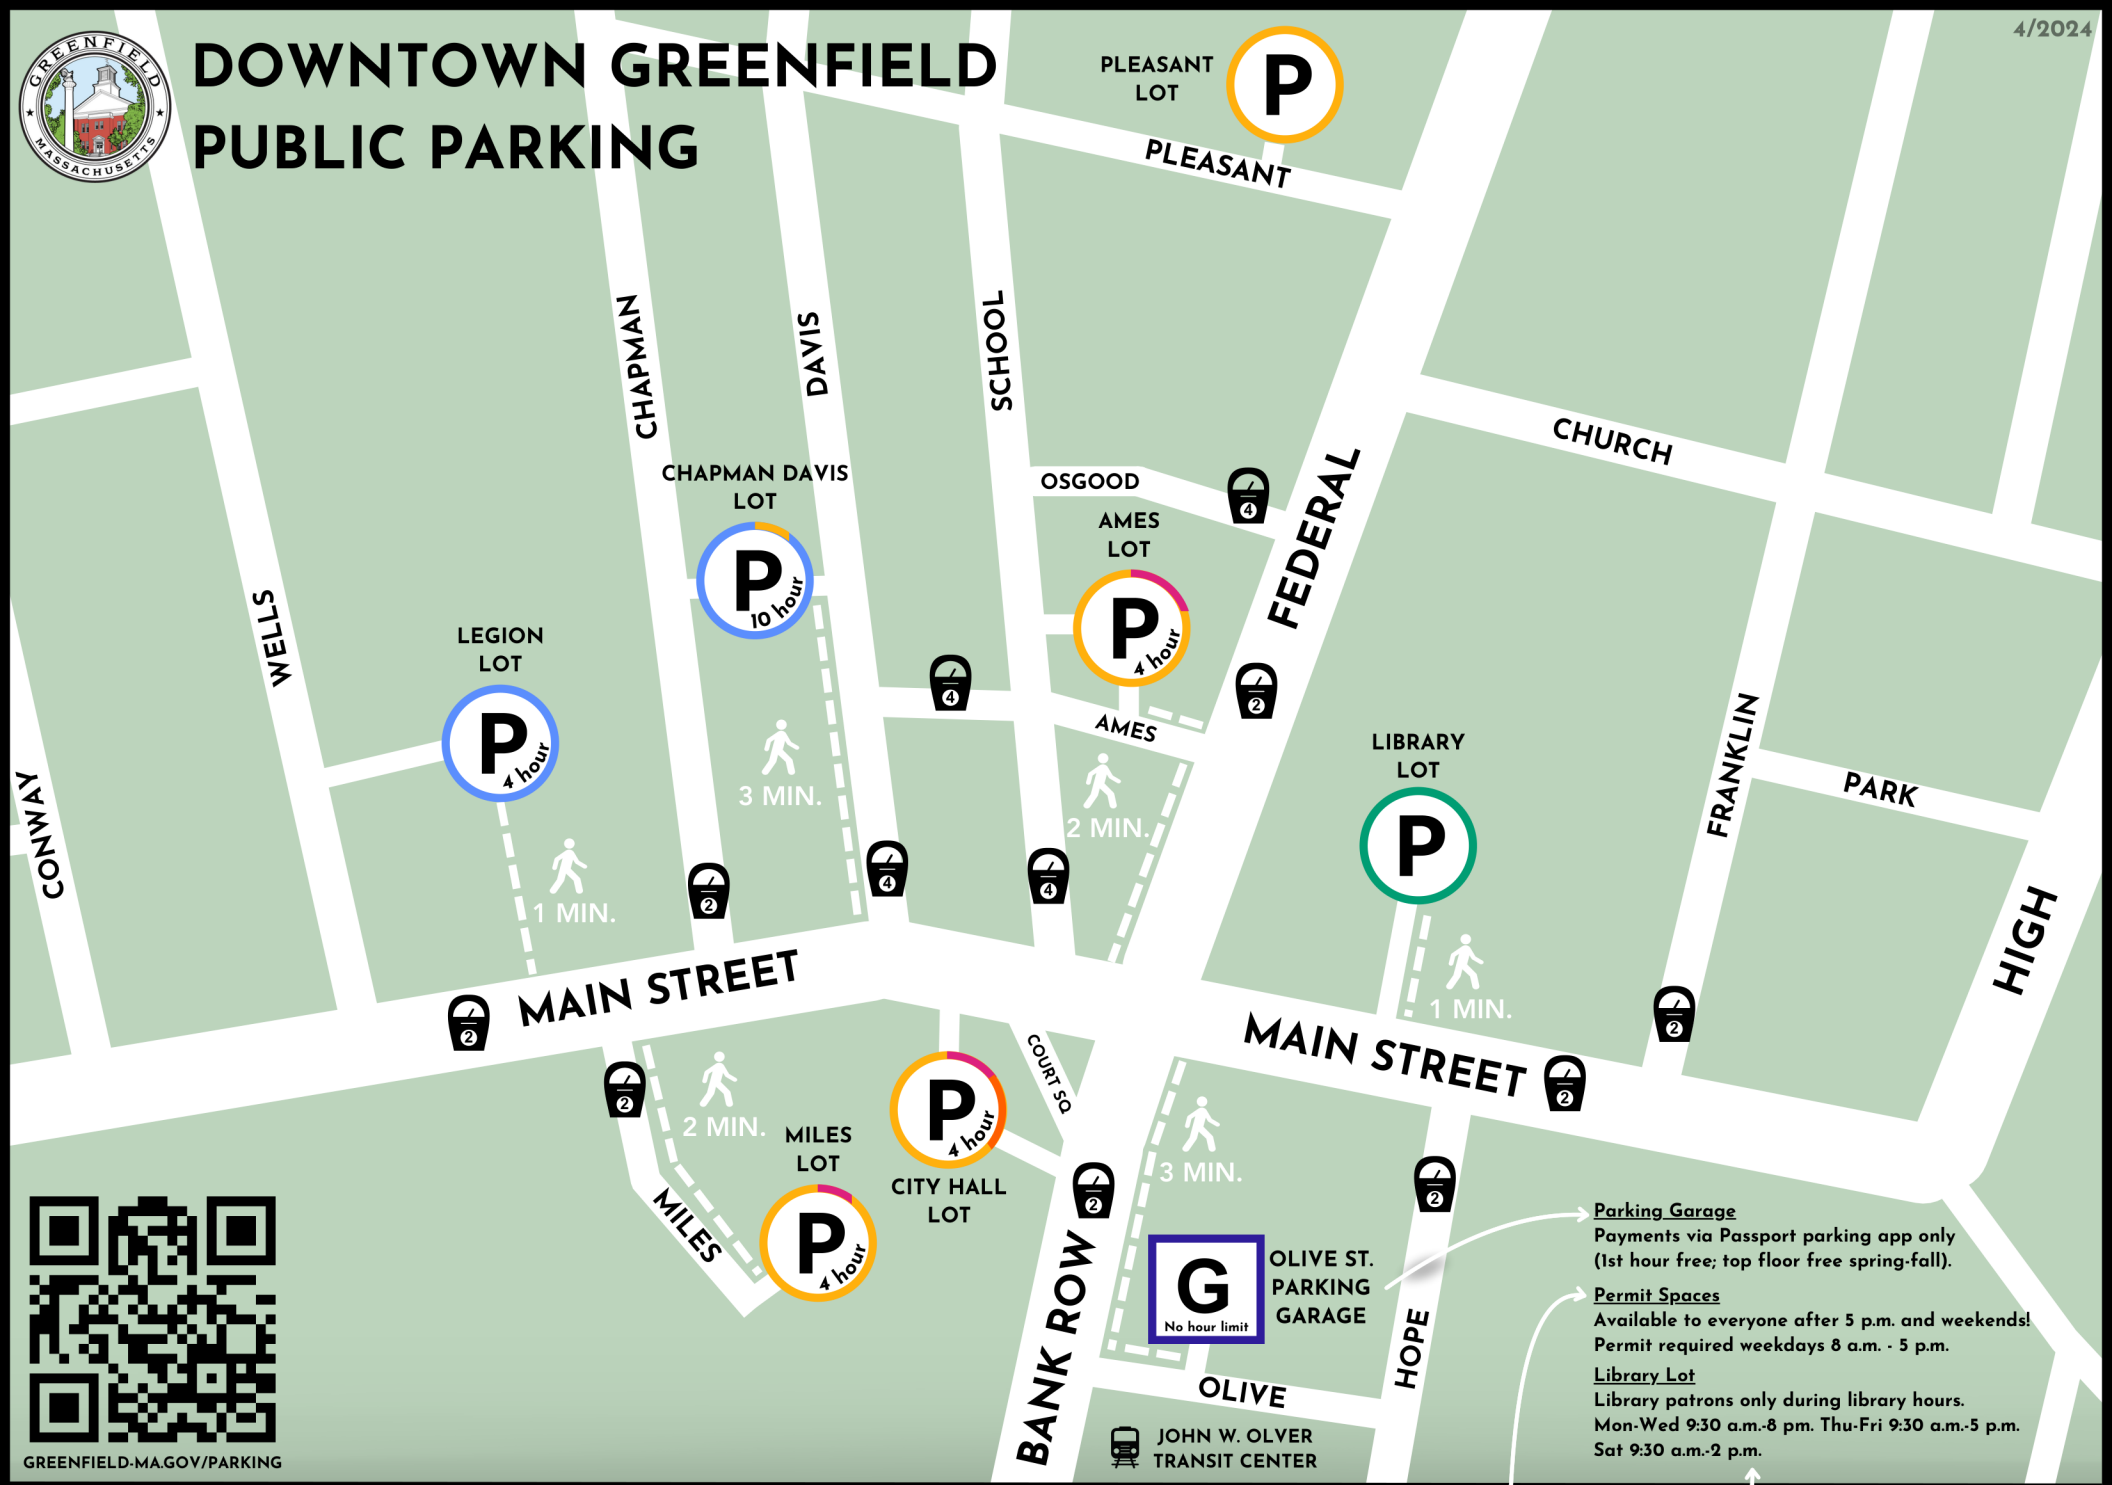

# DOWNTOWN GREENFIELD PUBLIC PARKING

GREENFIELD-MA.GOV/PARKING

**Parking Garage**  
Payments via Passport parking app only (1st hour free; top floor free spring-fall).

**Permit Spaces**  
Available to everyone after 5 p.m. and weekends! Permit required weekdays 8 a.m. - 5 p.m.

**Library Lot**  
Library patrons only during library hours. Mon-Wed 9:30 a.m.-8 pm. Thu-Fri 9:30 a.m.-5 p.m. Sat 9:30 a.m.-2 p.m.

MON	TUE	WED	THU	FRI	SAT	SUN
PARKING PAYMENT REQUIRED 8 a.m. - 5 p.m.					FREE ALL DAY!	
FREE! AFTER 5 p.m.						

 LOT (P) OR GARAGE (G) TYPE OF PARKING (% OF SPACES) HOURLY LIMIT (DAYTIME)		\$0.25/ HOUR		PERMIT		2 hour limit meters \$0.50/hour
		\$0.40/ HOUR		LIBRARY		4 hour limit meters \$0.25/hour
		\$0.50/ HOUR		30 MINUTE		